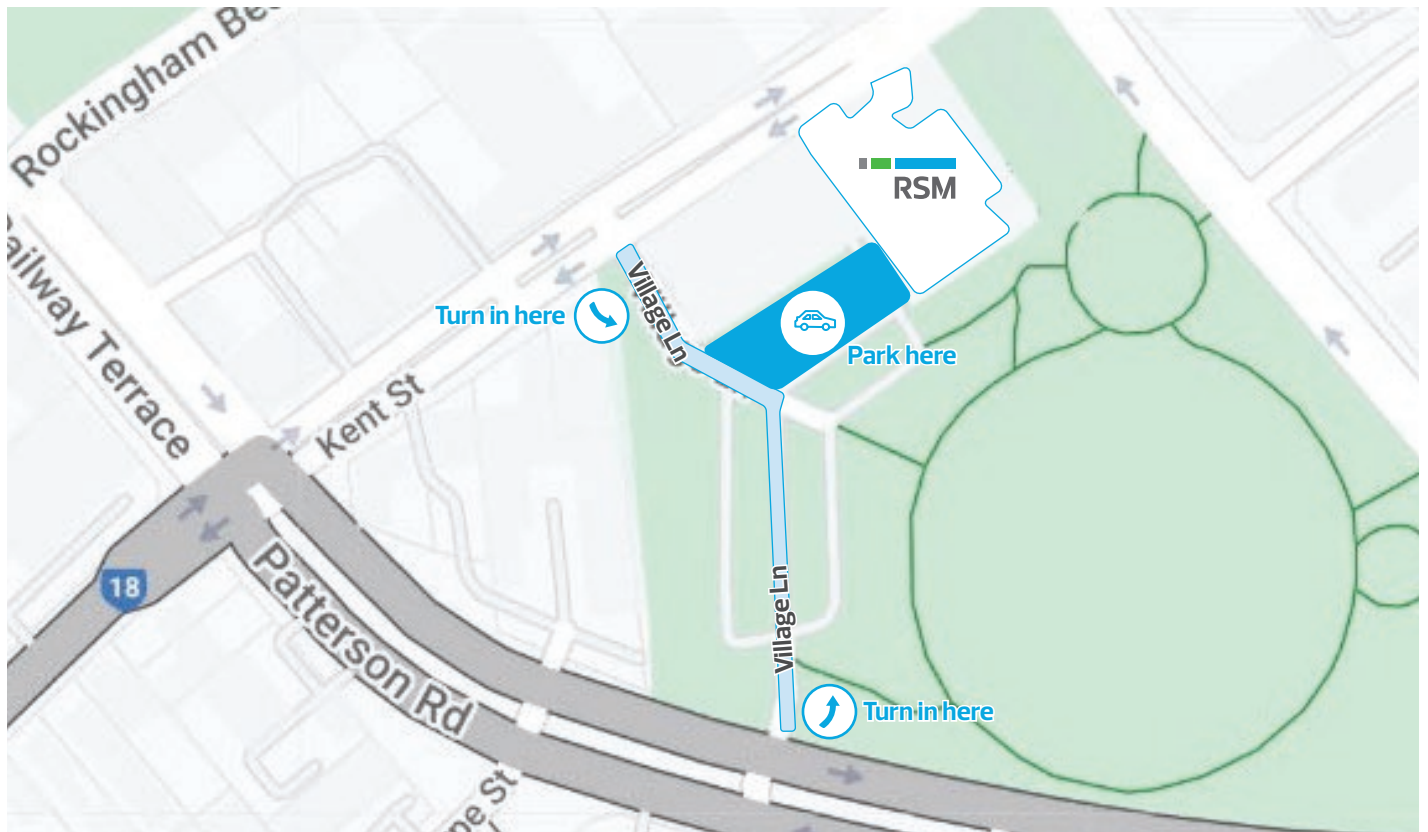

PARKING DIRECTIONS

RSM ROCKINGHAM OFFICE

Address:

Suite 6, Level 2,
Gary Holland Centre,
19 Kent Street
Rockingham WA 6168

T: 08 9592 6802

THE POWER OF BEING UNDERSTOOD
AUDIT | TAX | CONSULTING

rsm.com.au

Liability limited by a scheme approved under professional standards legislation